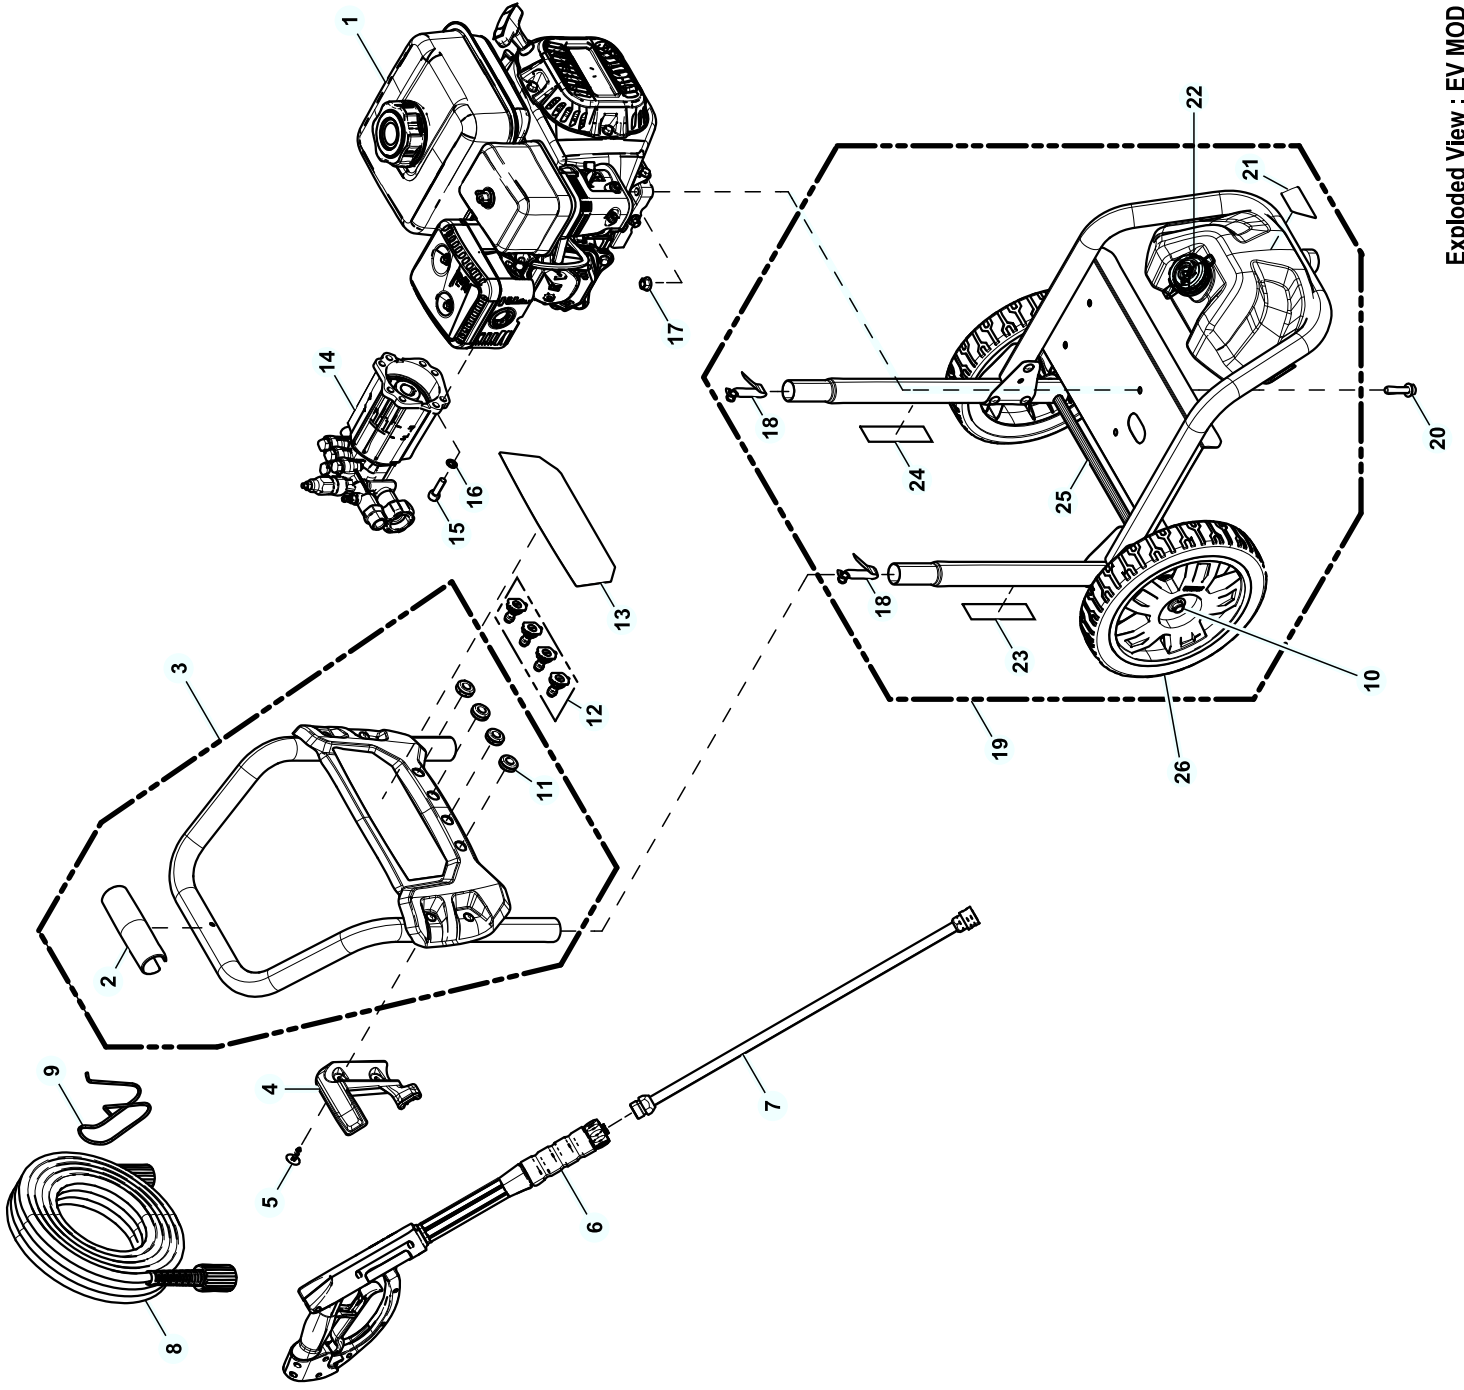

GROUP EV

EXPLODED VIEW: EV MOD PLTFRM 2500PSI**DRAWING #:0L6525****GROUP EV**

ITEM	PART#	QTY.	DESCRIPTION
1	0K8430	1	ENGINE
2	0L4739	1	HANDLE C-GRIP
3	10000001676	1	HANDLE KIT
4	0L4738	1	HOLSTER GUN BLACK
5	0J1449	2	FASTENER RIBBED SHANK CHRSTM T
6	0H9642A	1	GUN ASSEMBLY
7	0H9640	1	LANCE ASSY-20" LONG
8	0K0921	1	HOSE 25'X1/4" W/M22
9	0J3052	1	HOOK-HOSE
10	0K9974	1	PUSH NUT
11	0J3079	4	GROMMET-NOZZLE
12	0H9617R	1	KIT-NOZZLE
13	0L4740B	1	DECAL NOZZLE BILLBOARD 2500
14	0K1663	1	PUMP AXIAL
15	0J3315	4	SCREW SHC M8-1.25X25 C8.8 ZP
16	092479	4	WASHER LOCK M8 RIBBED
17	067989	4	NUT HEX FL WHIZ M8-1.25
18	0G5442	2	SNAP BUTTON
19	0L6827	1	CRADLE KIT
20	089230	4	SCREW HHFC M8-1.25 X 35 G8.8
21	0L2091	1	DECAL NO NOT USE BLEACH
22	0K4078A	1	CAP CHEM TANK W/HOSE CUTOUT
23	0J3374	1	DECAL QUICK START
24	0K6007	1	DECAL QUICK START
25	0K9978B	1	AXLE
26	0J6276	2	WHEEL